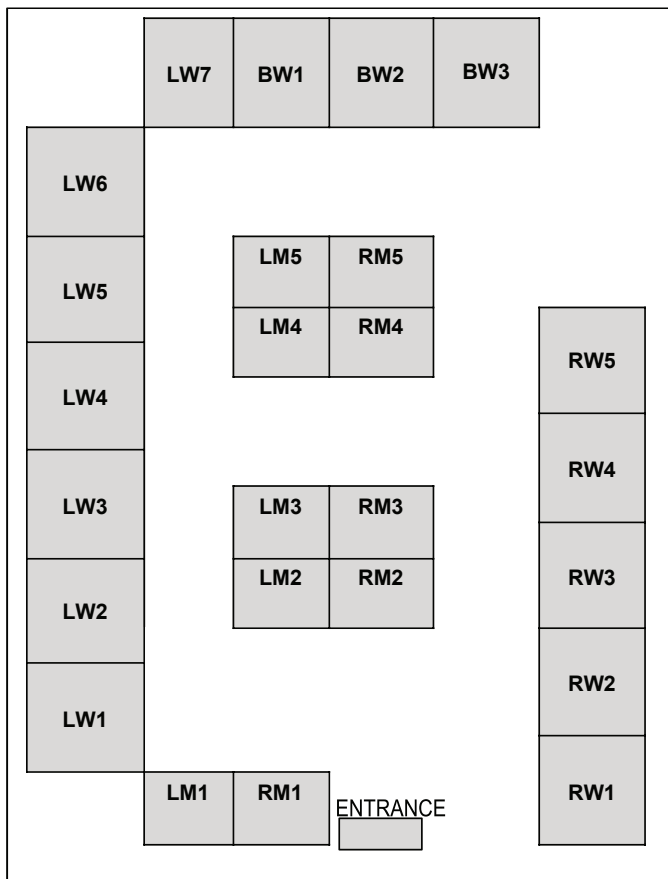

VENDOR INFORMATION

DEALERS ROOM

REGENCY ROOM

Friday: 2:30 PM - 7 PM

Saturday: 10:30 AM - 6 PM

Sunday: 10:30 AM - 4 PM

Patrons may enter the vendor hall 30 minutes early each day.

In the Dealers Room, you'll find a full range of merchandise to suit any fandom. From games to collectible figures, it's all here!

2024 DEALERS

- LW7 Jedi Master Thrash's Toys & Collectibles
- LW6 Chill Vibes
- LW5 Chill Vibes
- LW4 Wild Bills Soda
- LW3 Wild Bills Soda
- LW2 Robot Dragon Studios
- LW1 Tabletop Shop
- LM5 Ivy Lace
- LM4 Cartoon Passion
- LM3 Wisparia
- LM2 Pokepalooza
- LM1 Lily Davis Novels
- RM5 The Pyrate Cove
- RM4 Cartoon Passion
- RM3 The Spooky Sniper
- RM2
- RM1
- RW5 B4Tech
- RW4 Blulious
- RW3 Fast Food Anime
- RW2 Fast Food Anime
- RW1 Fast Food Anime
- BW1 Fragmented Nostalgia
- BW2 Fragmented Nostalgia
- BW3 Fragmented Nostalgia

ANIME FUSION MERCHANDISE

COPENHAGEN ROOM

Fri: 9 AM-6 PM

Sat: 9 AM-6 PM

Sun: 9 AM-4:30 PM

Looking for a fun way to commemorate your time at Anime Fusion? Look no further than our Merchandise department! Located right next to Registration, you can pick up some cool Anime Fusion-themed souvenirs like t-shirts, lanyards, stress relievers, posters, and more! Come check out our all-new Halloween-themed items!