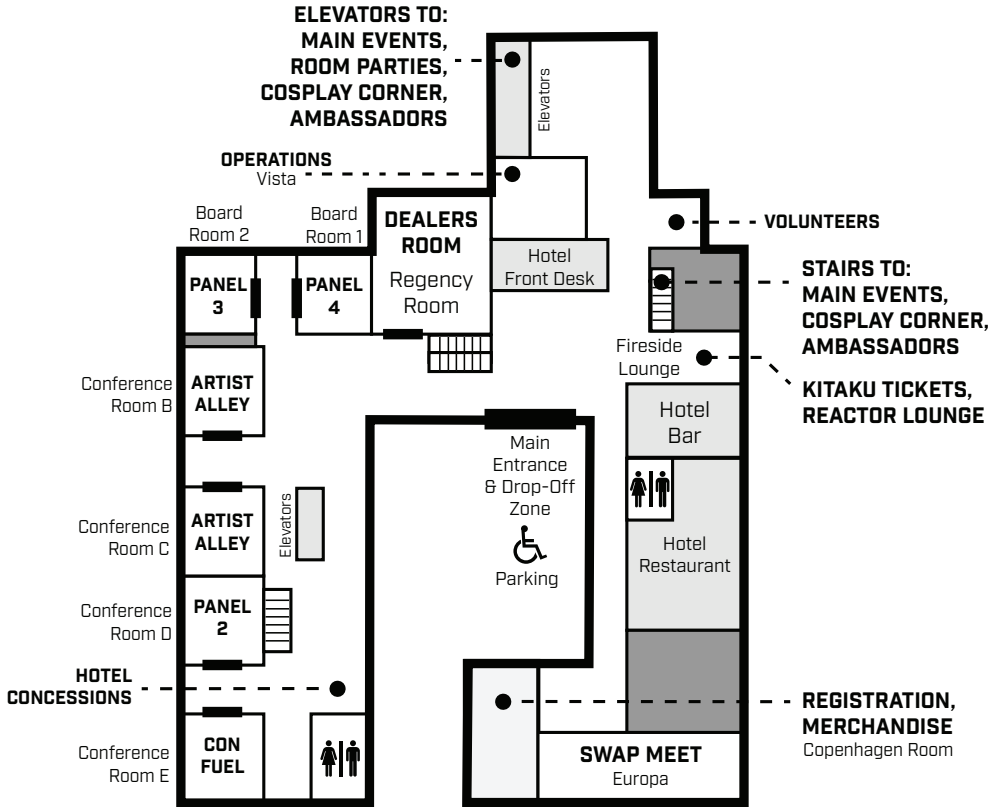

CROWNE PLAZA MINNEAPOLIS WEST

MAIN LEVEL

FRAGMENTED NOSTALGIA

POKEMON, DIGIMON, MAGICAL GIRLS, AND MORE!

Our Third Halloween Season!

Two years ago we opened our first physical location. This Halloween we now have 3 locations open in the Twin Cities!