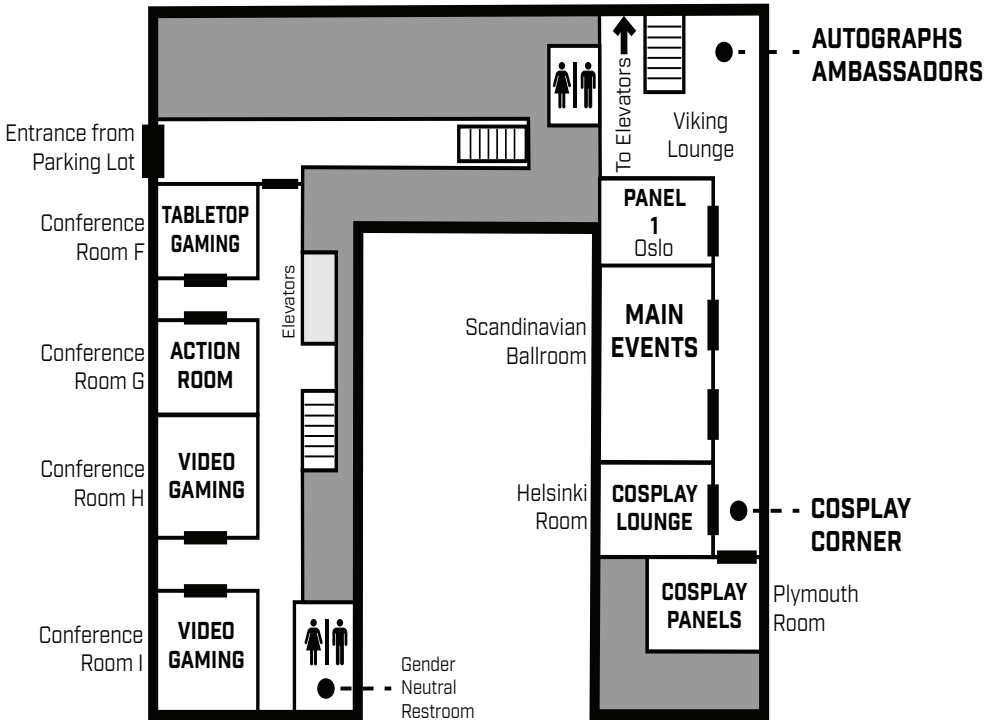

LOWER LEVEL