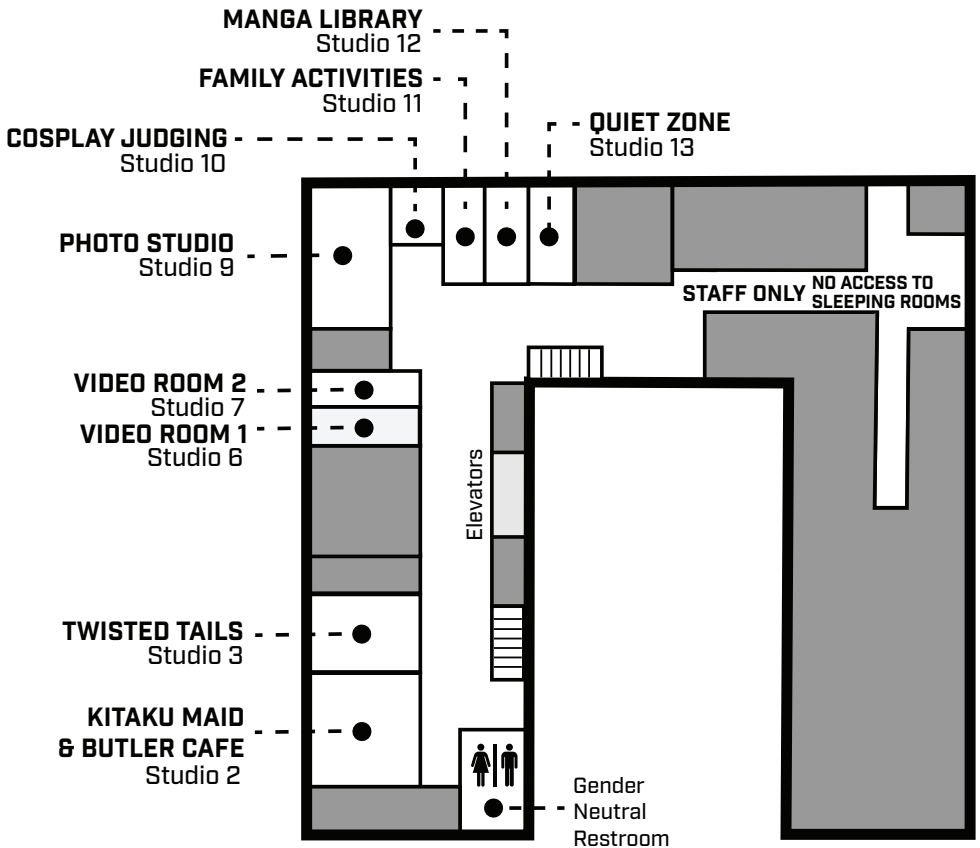

UPPER LEVEL